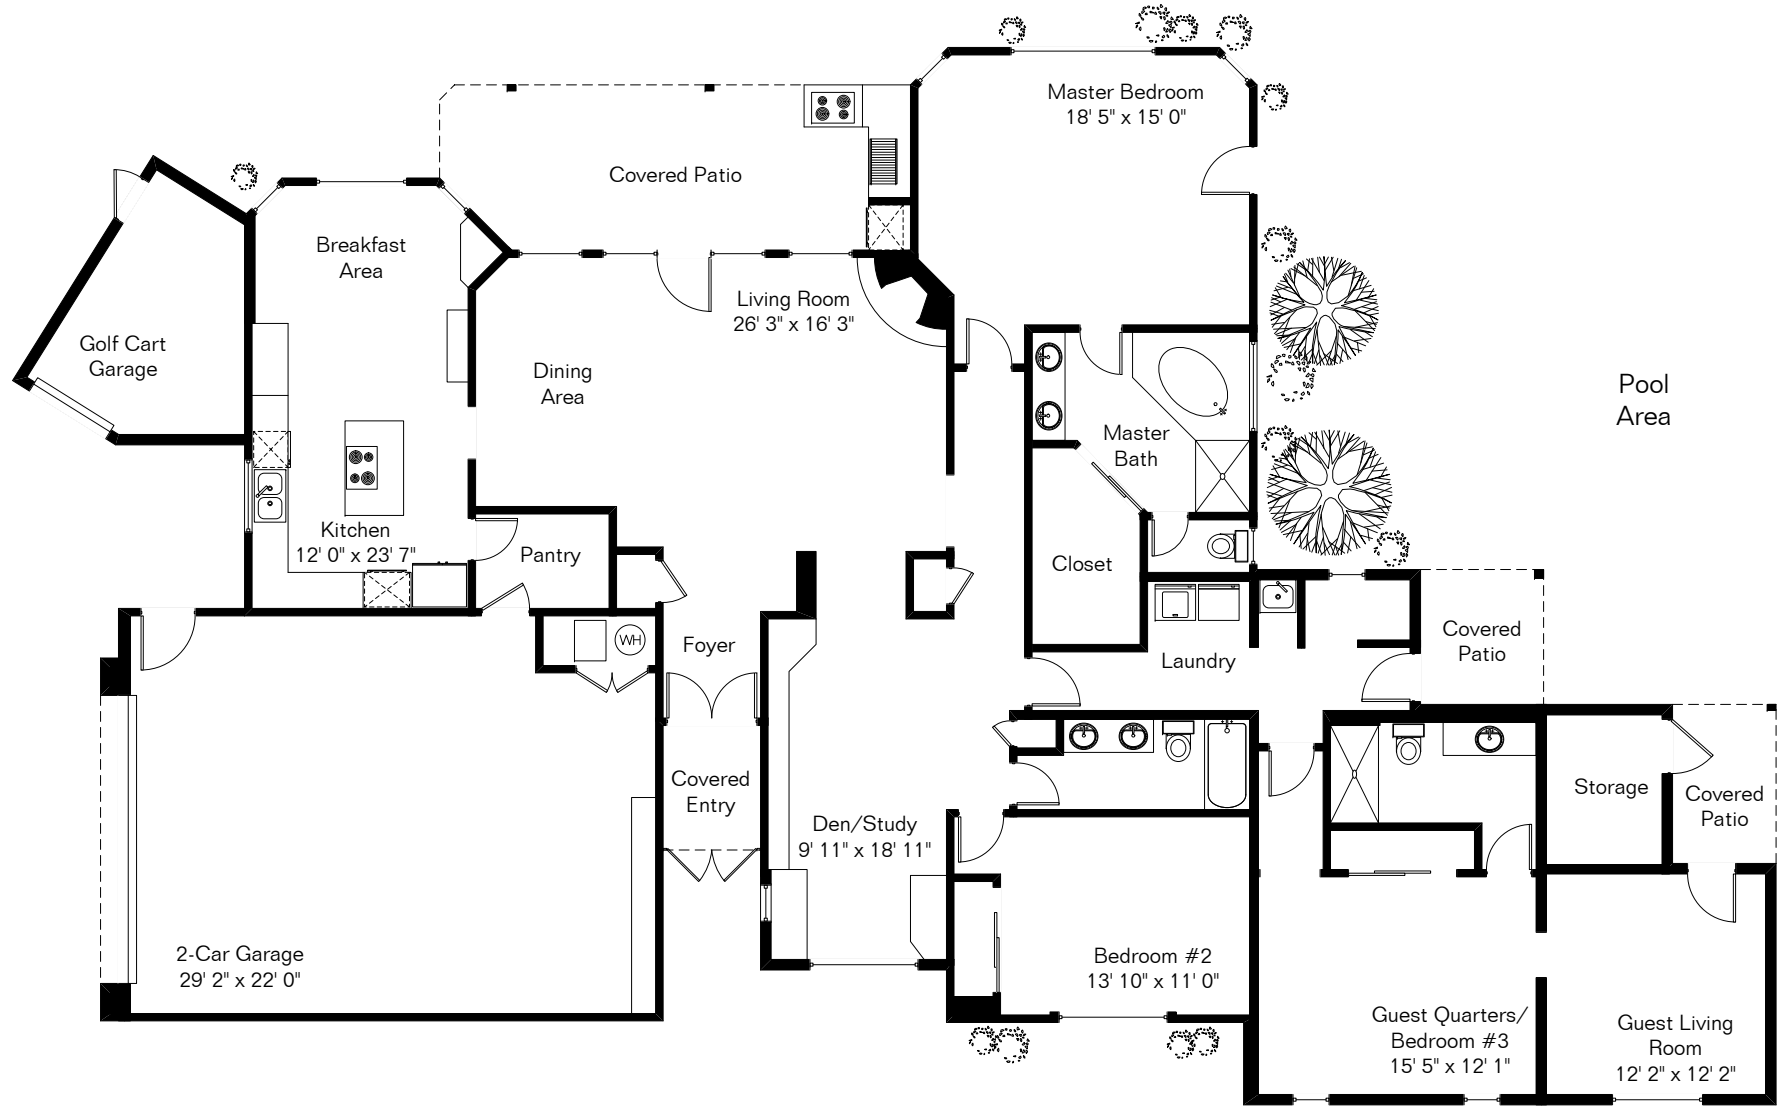

The square footages and room size information are deemed to be reliable but are not guaranteed and should be independently verified.

10571 N Fallen Leaf Dr

Living Area 2,634 Sq Ft
Garage 701 Sq Ft
Golf Cart Garage 140 Sq Ft

Site Visit May 2017

Copyright 2017 Floor Plans First! LLC
All Rights Reserved.

www.FloorPlansFirst.com

Toll Free (877) 887-1500
Voice (520) 881-1500
Fax (520) 791-7701

Floor Plans First!
See the Floor Plan First!